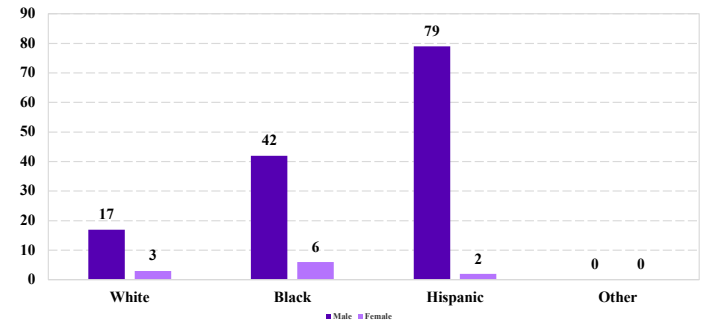

FINE ONLY

	TOTAL	Immigration	Drug Trafficking	Firearms	Fraud/Theft /Embezzle	Robbery	Child Porn	Money Laundering	All Other
Total	0	0	0	0	0	0	0	0	0

Cases with indeterminable sentence terms are excluded from the calculation of the Mean Sentence or Median Sentence category. Sentences greater than 470 months and probation were included in the sentence average computations as 470 months and zero months, respectively. Cases in the Total Receiving Imprisonment, Total Receiving Probation, and Fine Only categories total 100 percent of all cases. Cases missing information required for a specific analysis were excluded from that analysis. Descriptions of variables used in this analysis are provided in Appendix A.

SOURCE: U.S. Sentencing Commission, 2021 - 2025 Datafiles, USSCFY21 - USSCFY25.

Number of Sentenced Individuals Over Time

Race and Gender

Citizenship, Guilty Pleas, and Trials