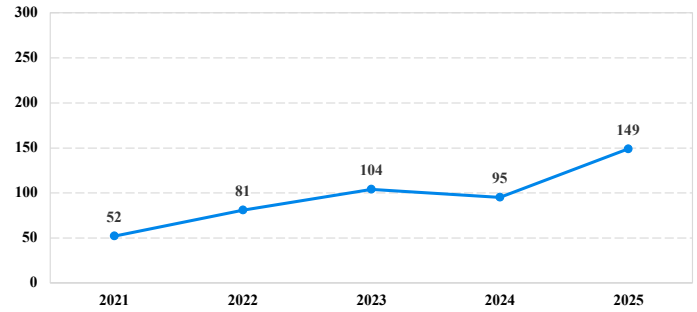

Number of Sentenced Individuals Over Time