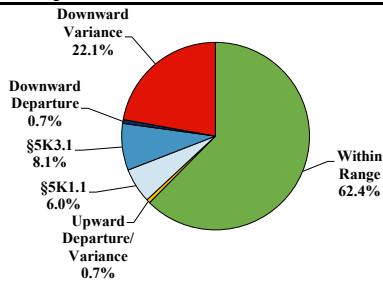

District at a Glance

District of Delaware

Fiscal Year 2025

Type of Crime

Sentence Imposed Relative to the Guideline Range

SENTENCING INFORMATION BY TYPE OF CRIME

	TOTAL	Immigration	Drug Trafficking	Firearms	Fraud/Theft /Embezzle	Robbery	Child Porn	Money Laundering	All Other
Total	149	66	33	13	10	5	6	5	11
Mean Sentence (months)	41	3	62	59	61	91	86	38	123
Median Sentence (months)	8	0	48	57	11	84	77	18	36

IMPRISONMENT

	TOTAL	Immigration	Drug Trafficking	Firearms	Fraud/Theft /Embezzle	Robbery	Child Porn	Money Laundering	All Other
Total Receiving Imprisonment	144	66	31	13	7	5	6	5	11
Prison Only	143	66	31	13	6	5	6	5	11
Up to 12 Months	73	61	5	1	1	0	0	2	3
13 to 60 Months	33	5	12	6	3	1	2	1	3
61 to 120 Months	26	0	10	6	1	3	3	2	1
Over 120 Months	11	0	4	0	1	1	1	0	4
Prison and Alternatives	1	0	0	0	1	0	0	0	0