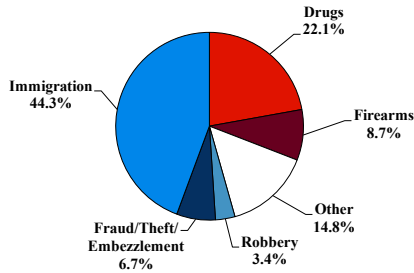

District at a Glance

District of Delaware

Fiscal Year 2025

Type of Crime

Sentence Imposed Relative to the Guideline Range

SENTENCING INFORMATION BY TYPE OF CRIME

	TOTAL	Immigration	Drug Trafficking	Firearms	Fraud/Theft /Embezzle	Robbery	Child Porn	Money Laundering	All Other
Total	149	66	33	13	10	5	6	5	11
Mean Sentence (months)	41	3	62	59	61	91	86	38	123
Median Sentence (months)	8	0	48	57	11	84	77	18	36

IMPRISONMENT

	TOTAL	Immigration	Drug Trafficking	Firearms	Fraud/Theft /Embezzle	Robbery	Child Porn	Money Laundering	All Other
Total Receiving Imprisonment	144	66	31	13	7	5	6	5	11
Prison Only	143	66	31	13	6	5	6	5	11
Up to 12 Months	73	61	5	1	1	0	0	2	3
13 to 60 Months	33	5	12	6	3	1	2	1	3
61 to 120 Months	26	0	10	6	1	3	3	2	1
Over 120 Months	11	0	4	0	1	1	1	0	4
Prison and Alternatives	1	0	0	0	1	0	0	0	0