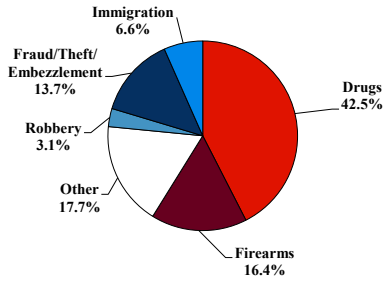

District at a Glance

Central District of Illinois

Fiscal Year 2019

Type of Crime

Sentence Imposed Relative to the Guideline Range

SENTENCING INFORMATION BY TYPE OF CRIME

	TOTAL	Immigration	Drug Trafficking	Firearms	Fraud/Theft/Embezzle	Robbery	Child Porn	Money Laundering	All Other
	226	15	95	37	31	7	13	0	28
Mean Sentence (months)	90	10	117	81	41	98	107	--	100
Median Sentence (months)	70	6	108	71	18	108	120	--	18

IMPRISONMENT

	TOTAL	Immigration	Drug Trafficking	Firearms	Fraud/Theft/Embezzle	Robbery	Child Porn	Money Laundering	All Other
Total Receiving Imprisonment	216	15	95	37	26	7	13	0	23
Prison Only	210	15	95	37	21	7	13	0	22
Up to 12 Months	24	12	1	3	4	0	0	0	4
13 to 60 Months	66	3	21	14	13	2	3	0	10
61 to 120 Months	63	0	39	13	2	4	5	0	0
Over 120 Months	57	0	34	7	2	1	5	0	8
Prison and Alternatives	6	0	0	0	5	0	0	0	1