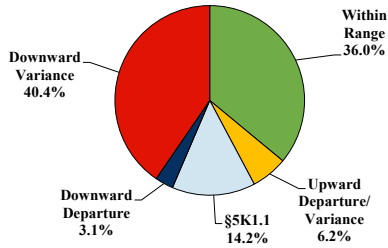

District at a Glance

Central District of Illinois

Fiscal Year 2019

Type of Crime

Sentence Imposed Relative to the Guideline Range

SENTENCING INFORMATION BY TYPE OF CRIME

	TOTAL	Immigration	Drug Trafficking	Firearms	Fraud/Theft/Embezzle	Robbery	Child Porn	Money Laundering	All Other
	226	15	95	37	31	7	13	0	28
Mean Sentence (months)	90	10	117	81	41	98	107	--	100
Median Sentence (months)	70	6	108	71	18	108	120	--	18

IMPRISONMENT

	TOTAL	Immigration	Drug Trafficking	Firearms	Fraud/Theft/Embezzle	Robbery	Child Porn	Money Laundering	All Other
Total Receiving Imprisonment	216	15	95	37	26	7	13	0	23
Prison Only	210	15	95	37	21	7	13	0	22
Up to 12 Months	24	12	1	3	4	0	0	0	4
13 to 60 Months	66	3	21	14	13	2	3	0	10
61 to 120 Months	63	0	39	13	2	4	5	0	0
Over 120 Months	57	0	34	7	2	1	5	0	8
Prison and Alternatives	6	0	0	0	5	0	0	0	1