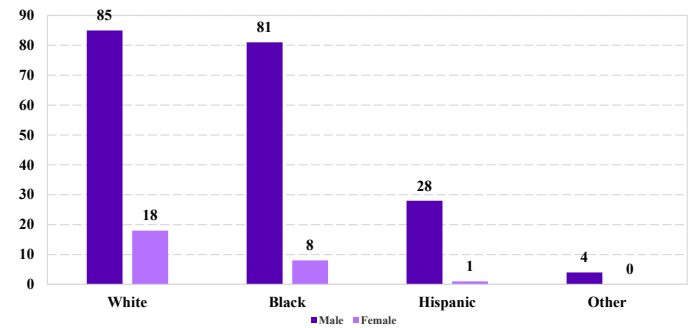

FINE ONLY

	TOTAL	Immigration	Drug Trafficking	Firearms	Fraud/Theft/Embezzle	Robbery	Child Porn	Money Laundering	All Other
FINE ONLY	1	0	0	0	0	0	0	0	1

Cases with indeterminable sentence terms are excluded from the calculation of the Mean Sentence or Median Sentence category. Sentences greater than 470 months and probation were included in the sentence average computations as 470 months and zero months, respectively. Cases in the Total Receiving Imprisonment, Total Receiving Probation, and Fine Only categories total 100 percent of all cases. Cases missing information required for a specific analysis were excluded from that analysis. Descriptions of variables used in this analysis are provided in Appendix A.

SOURCE: U.S. Sentencing Commission, 2015 - 2019 Datafiles, USSCFY15 - USSCFY19.

Number of Federal Offenders Over Time

Race and Gender

Citizenship, Guilty Pleas, and Trials