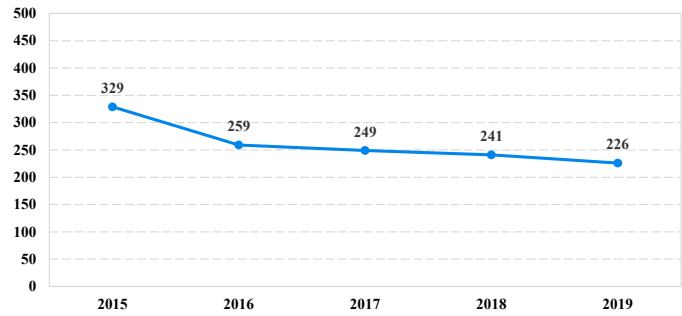

Number of Federal Offenders Over Time